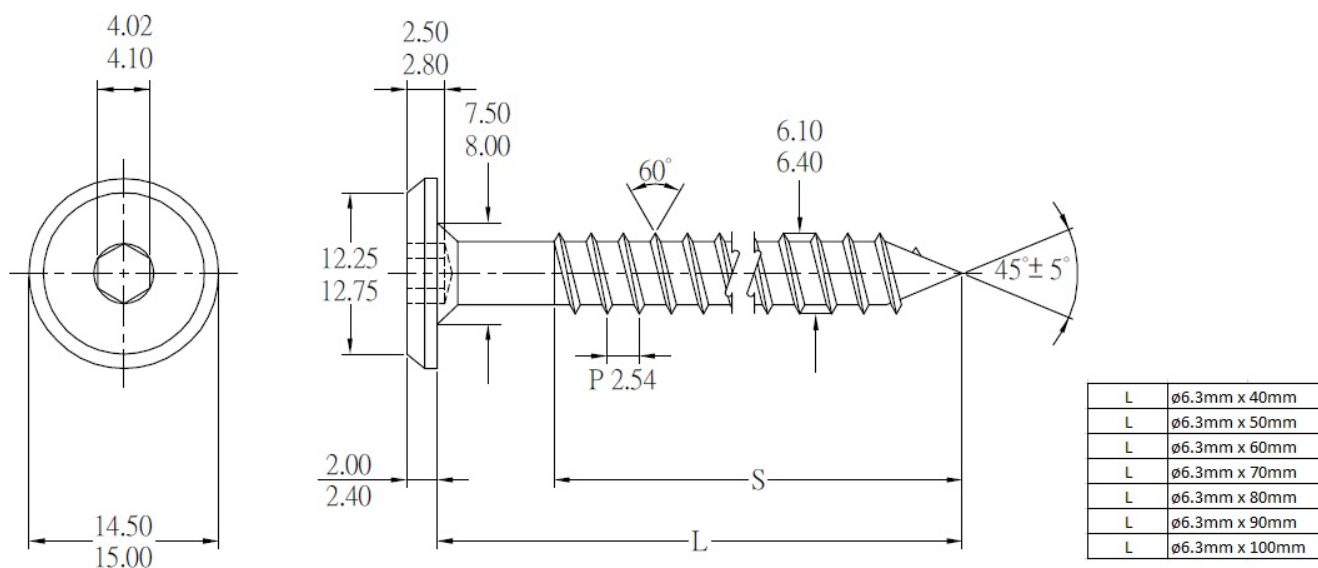

PRODUCT SHEET

Description:

Fifteen Wood Screw, Steel YZP, $\phi 6.3\text{mm} \times 100\text{mm}$, Hex 4mm

Item number:

12.01.397-0

Units	Box	Carton	HS Code	Barcode
Pcs.	1	600	7318149199	
				5704866103190

SISO A/S

Mileparken 11
DK-2740 Skovlunde
Denmark
VAT: DK 24786013

Phone +45 45 830 900

www.siso.dk
siso@siso.dk

Danske Bank
Nytorv Branch
Copenhagen
SWIFT: DABADKKK

Account no.
4180 3112 112936
IBAN Account
DK7230003112112936